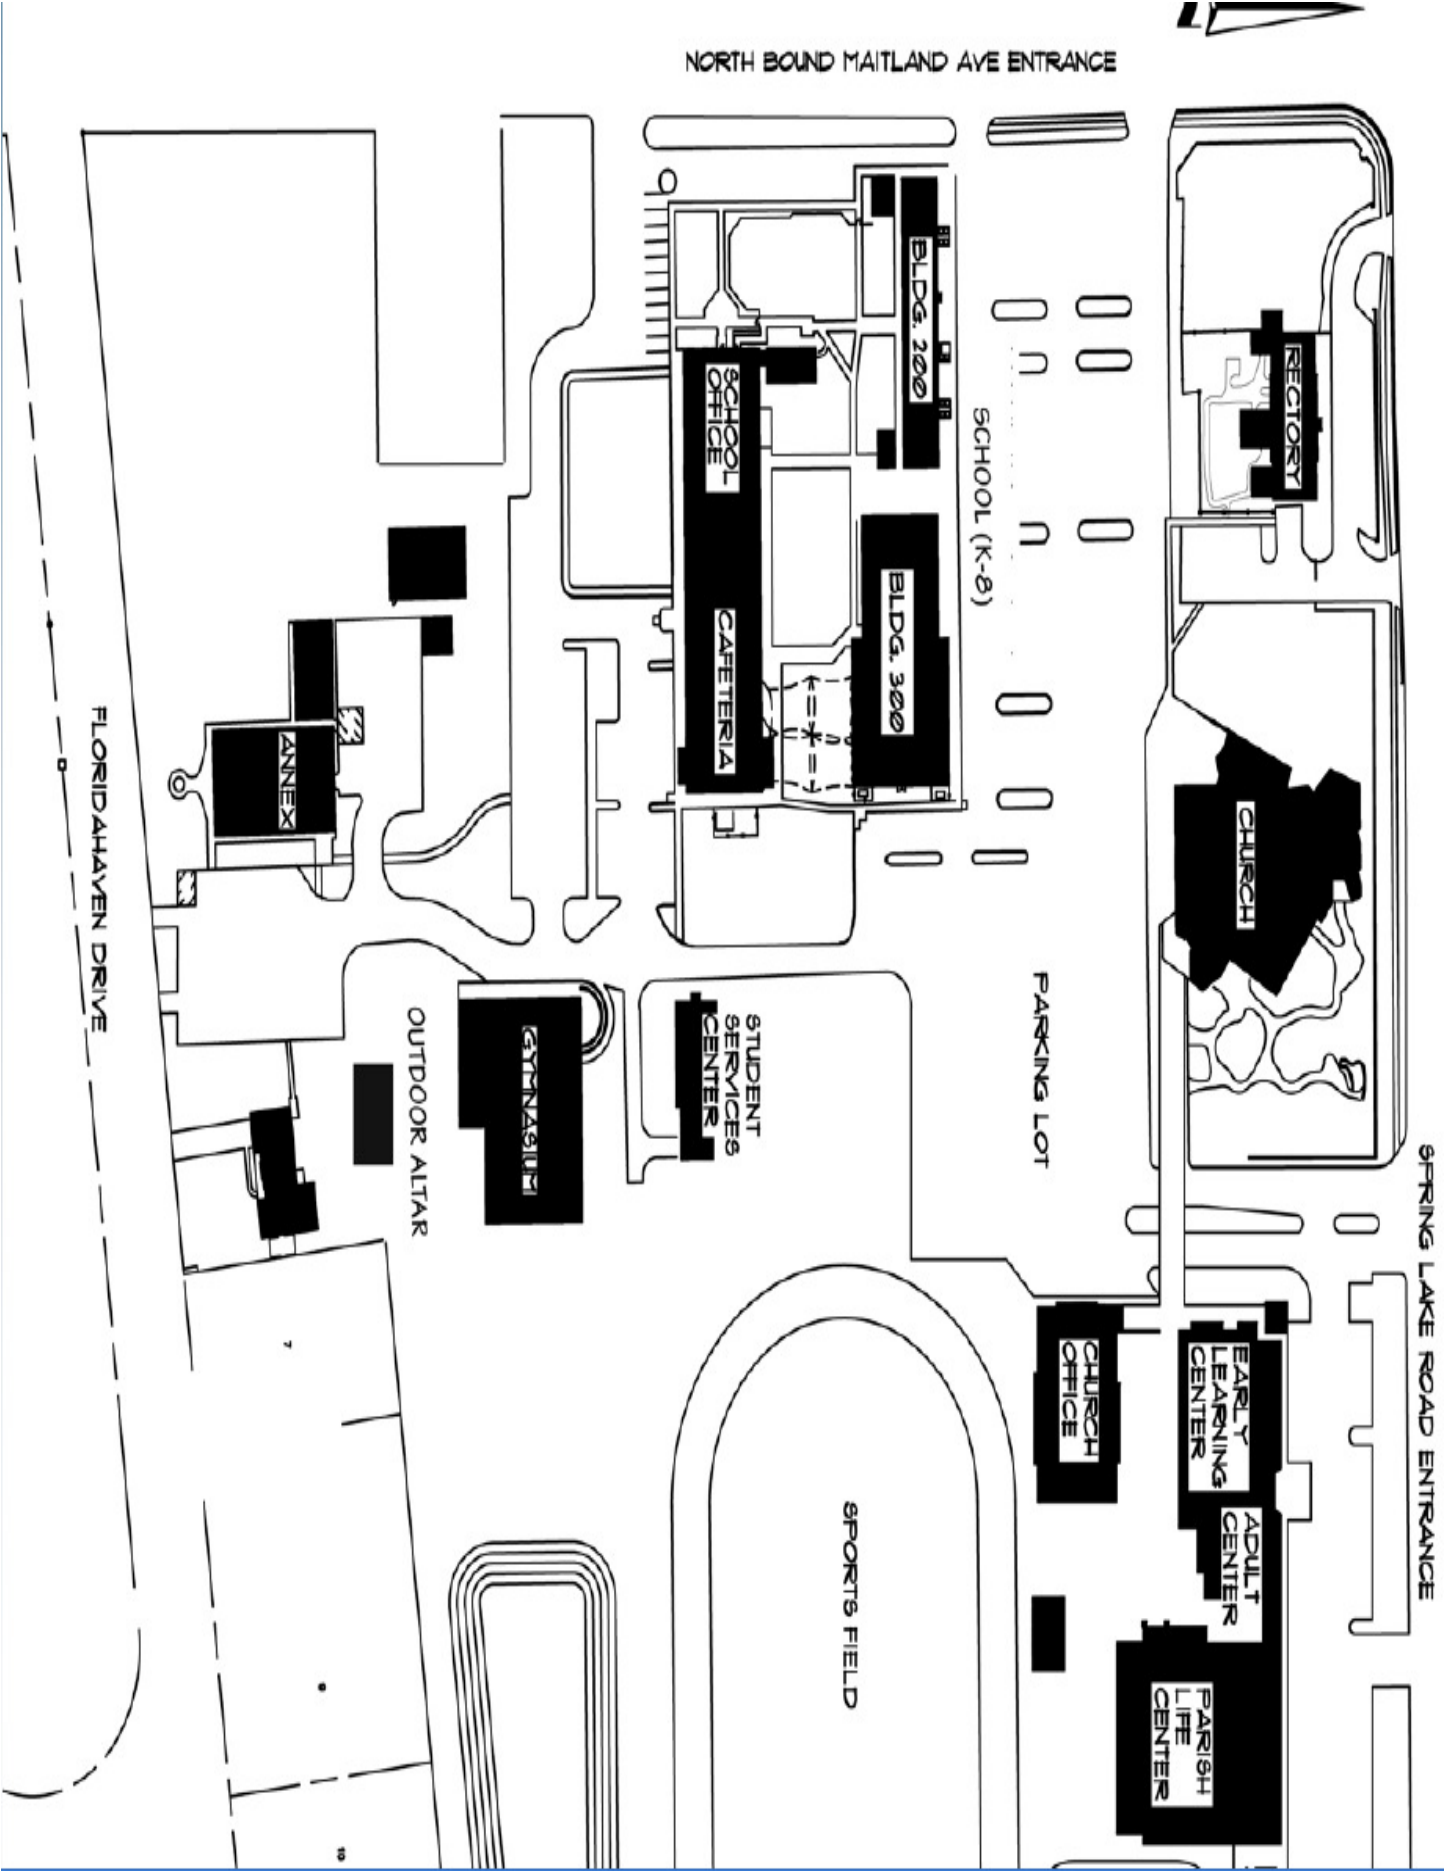

NORTH BOUND MAITLAND AVE ENTRANCE

SPRING LAKE ROAD ENTRANCE

FLORIDAHAVEN DRIVE

PARKING LOT

SCHOOL (K-8)

BLDG. 200

BLDG. 300

SCHOOL OFFICE

CAFETERIA

ANNEX

STUDENT SERVICES CENTER

GYMNASIUM

OUTDOOR ALTAR

SPORTS FIELD

CHURCH OFFICE

EARLY LEARNING CENTER

ADULT CENTER

PARISH LIFE CENTER

NORTH FOYER

POPE JOHN  
PAUL II  
MEETING  
ROOM  
formerly known as  
GOLD ROOM

MOTHER TERESA  
MEETING ROOM  
formerly known as  
LAVENDER ROOM

KITCHEN

WEST  
FOYER

MEN

WOMEN

HOLY FAMILY GATHERING SPACE  
AKA

PARISH LIFE CENTER

STAGE  
AREA

STORAGE