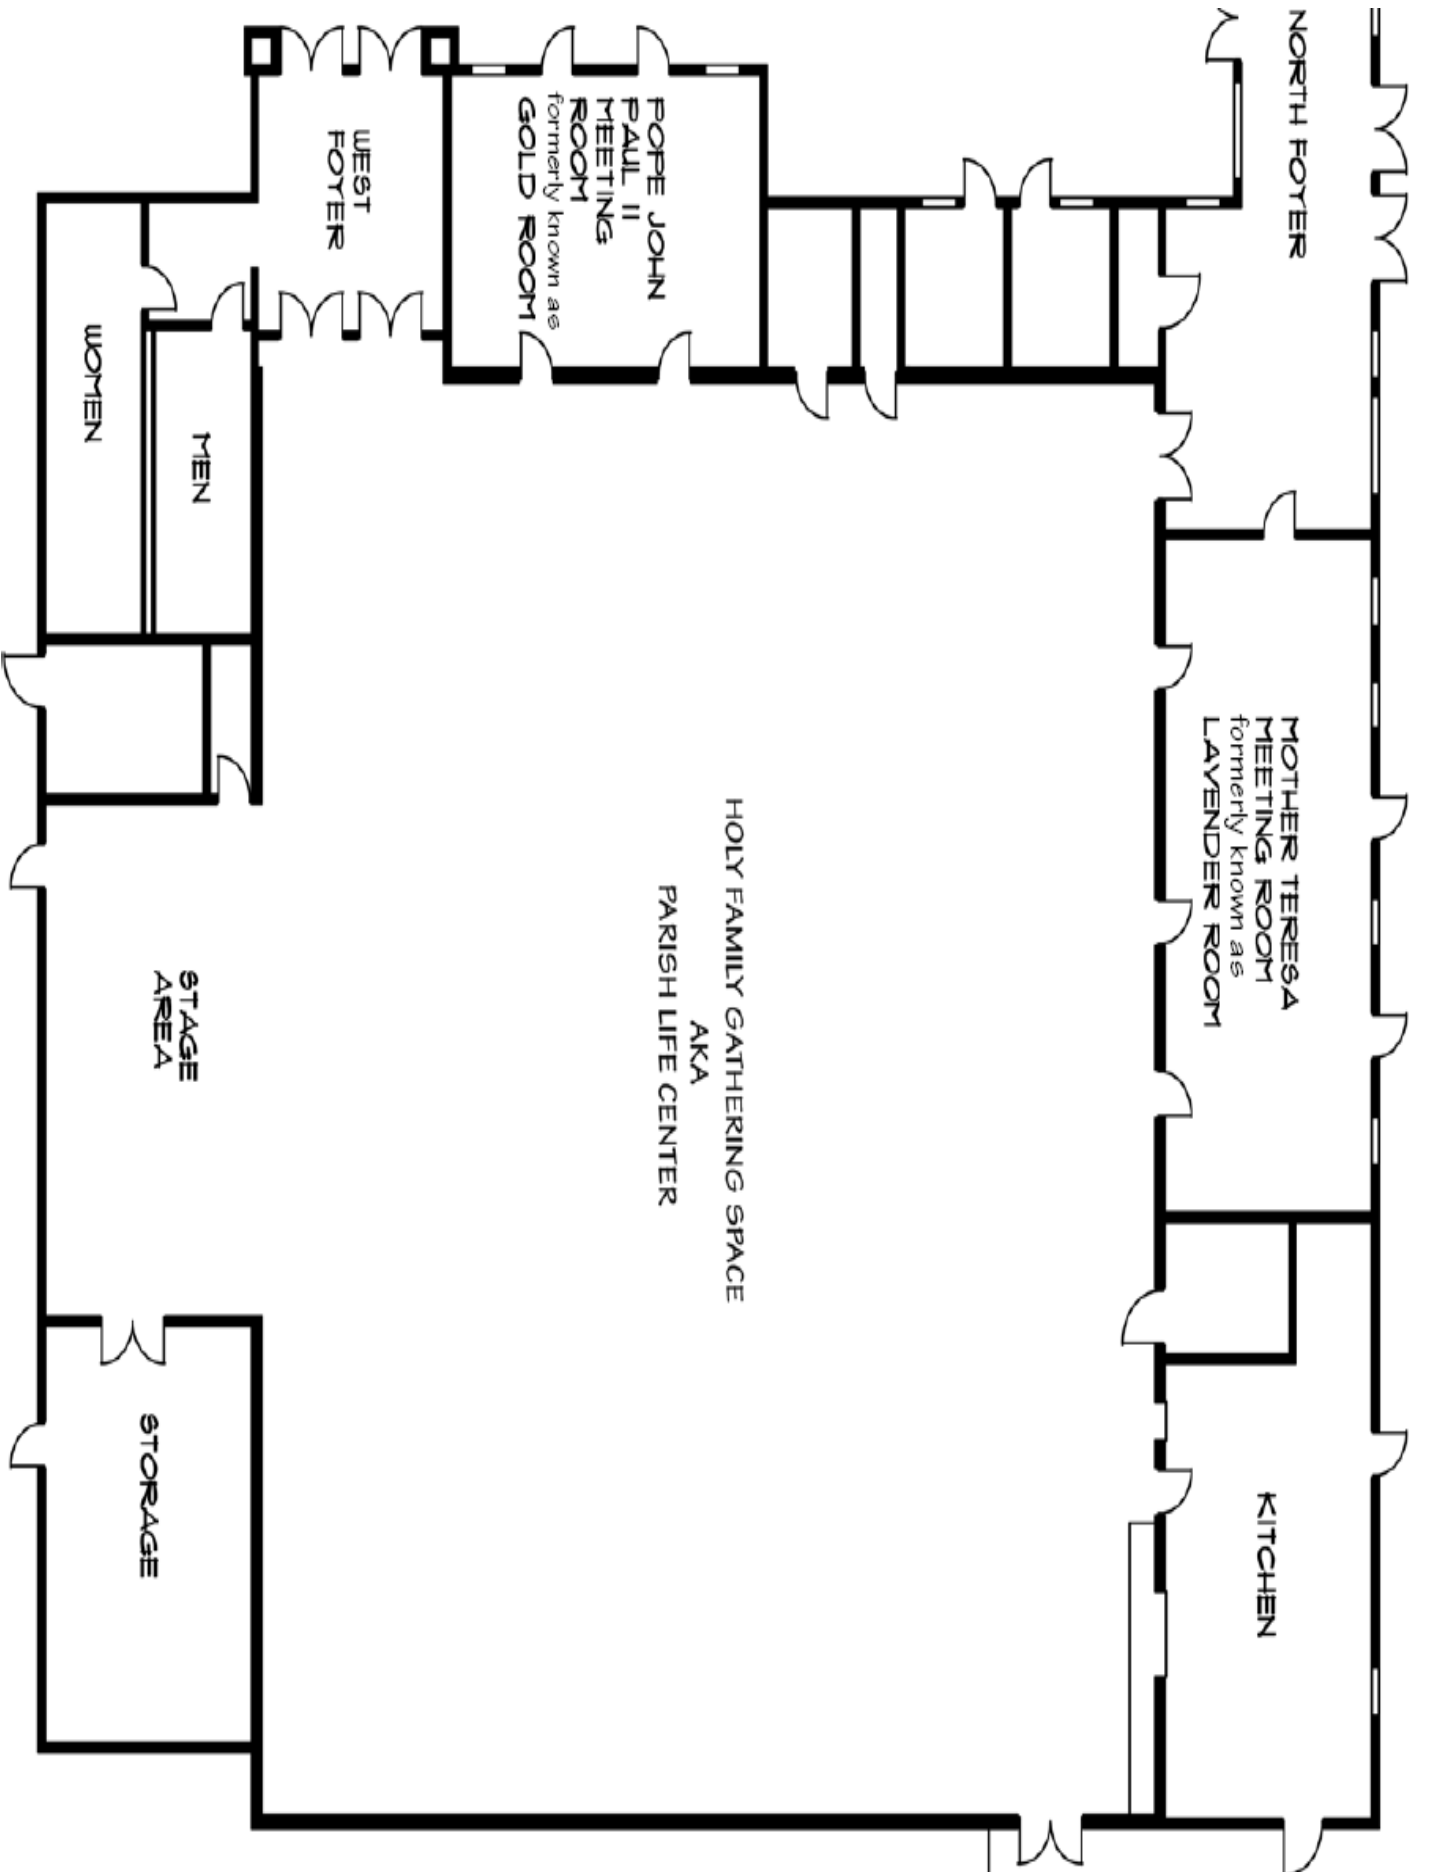

ADULT CENTER

PARISH LIFE CENTER

NORTH FOYER

POPE JOHN  
PAUL II  
MEETING  
ROOM  
formerly known as  
GOLD ROOM

MOTHER TERESA  
MEETING ROOM  
formerly known as  
LAVENDER ROOM

KITCHEN

WEST  
FOYER

MEN

WOMEN

HOLY FAMILY GATHERING SPACE  
AKA

PARISH LIFE CENTER

STAGE  
AREA

STORAGE